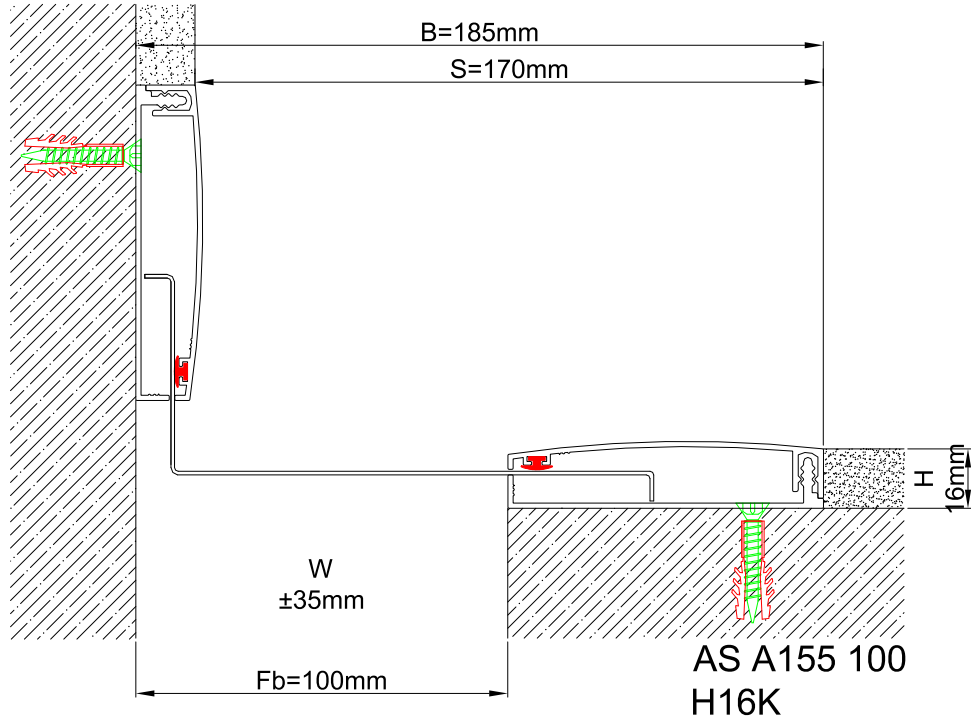

AS A155 profile is designed for wall & ceiling applications at indoor areas as well as exterior wall applications. It functions as a seismic profile and gives a decorative aspect with invisible screwing system. Base frames of the profile are fixed on the surface at both sides and the movable center plate meets the displacements. It can be used as surface or flush mounted. EPDM Cord placed between cover and center plates tighten the plates and eliminate metal stroking noise. For exterior applications, please inform Asteknik before placing an order.

SEISMIC

* Visuals are representative and the profile configuration may differ depending on the characteristics requested.

LOCATION	MODEL	GAP (Fb) mm	HEIGHT (H) MM	OVERALL WIDTH (B) mm	VISIBLE WIDTH (S) mm	MOVEMENT (W) mm	LOAD CAPACITY	STANDARD LENGTH (mt)
Wall to Wall	AS A155L-050	50	16	220	220	+70/-50	N/A	3
	AS A155-050	50	16	220	220	+70/-50	N/A	3
	AS A155L-080	80	16	250	250	+70/-75	N/A	3
	AS A155L-100	100	16	270	270	+70/-75	N/A	3
	AS A155-100	100	16	270	270	+70/-75	N/A	3
	AS A155L-150	150	16	320	320	±35	N/A	3
	AS A155-150	150	16	320	320	+70/-75	N/A	3
	AS A155L-200	200	16	370	370	±35	N/A	3
	AS A155L-250	250	16	420	420	±35	N/A	3
	AS A155L-300	300	16	470	470	±35	N/A	3

Note: Please ask for different sizes
 AS A155L series' center plates are manufactured from aluminum sheet

Profil No Profile Number	AS A155L 100	AS A155 100K
Fb (mm)	100	100
H (mm) yaklaşık approx.	16	16
W± (mm) yaklaşık approx.	±70	±35
Renk Color	Alüminyum Orta ve Üst Kapak: Elokssallı, Alüminyum Bağlantı Elemanı: Natürel, Filtiller: Siyah Aluminum Center and Cover Plate: Anodised, Aluminum Base Frame: Natural, Inserts: Black	
Malzeme Material	Alüminyum, EPDM Kauçuk(siyah) Aluminum, EPDM Rubber(black)	
Standart Uzunluk Standard Length	3	