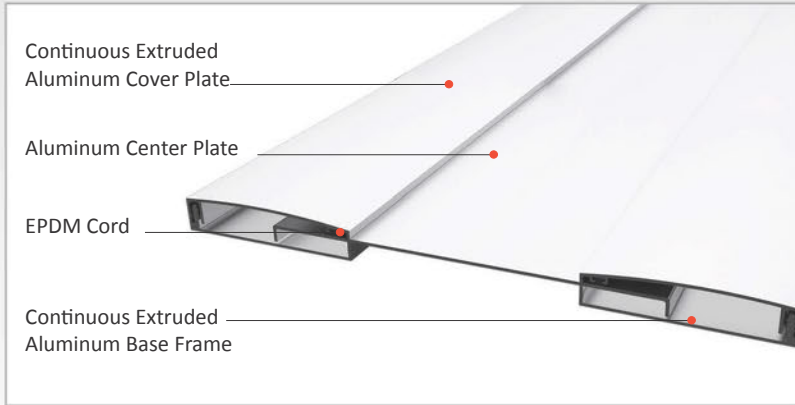

AS A155 profile is designed for wall & ceiling applications at indoor areas as well as exterior wall applications. It functions as a seismic profile and gives a decorative aspect with invisible screwing system. Base frames of the profile are fixed on the surface at both sides and the movable center plate meets the displacements. It can be used as surface or flush mounted. EPDM Cord placed between cover and center plates tighten the plates and eliminate metal stroking noise. For exterior applications, please inform Asteknik before placing an order.

- Application Areas** : Indoor & Outdoor / Wall & Ceiling
- Ideal for** : Airports, Shopping Malls, Residences, Hospitals, Hotels, Commercial & Public Buildings etc.
- Material** : Anodized Aluminum, EPDM Cord
- Aluminum Alloy** : 6063 AA-USA / EN AW 6063
- Optional Supplies** : Fire Barrier, Waterproof EPDM membrane

Note: Please ask for different sizes
 AS A155L series' center plates are manufactured from aluminum sheet

Profil No Profile Number	AS A155L 100	AS A155 100K
Fb (mm)	100	100
H (mm) yaklaşık approx.	16	16
W± (mm) yaklaşık approx.	±70	±35
Renk Color	Alüminyum Orta ve Üst Kapak: Elokssallı, Alüminyum Bağlantı Elemanı: Natürel, Filtiller: Siyah Aluminum Center and Cover Plate: Anodised, Aluminum Base Frame: Natural, Inserts: Black	
Malzeme Material	Alüminyum, EPDM Kauçuk(siyah) Aluminum, EPDM Rubber(black)	
Standart Uzunluk Standard Length	3	