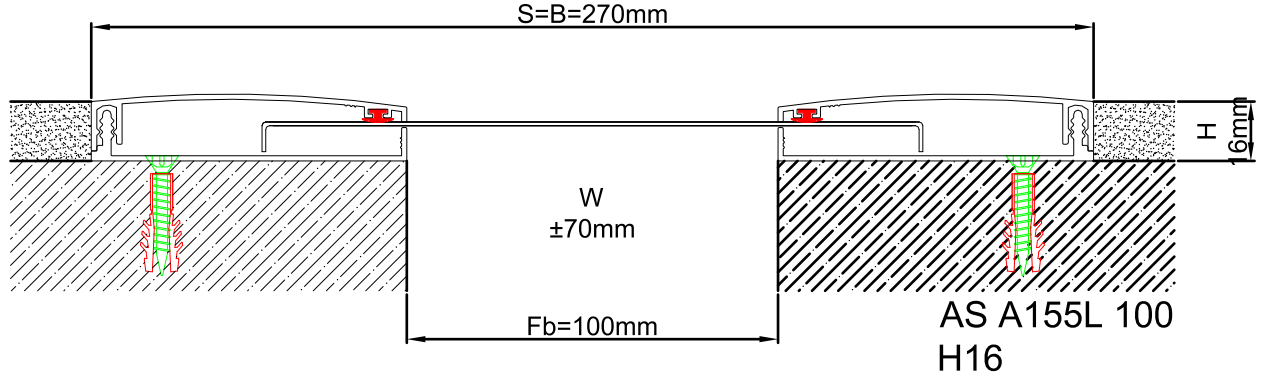

AS A155 profile is designed for wall & ceiling applications at indoor areas as well as exterior wall applications. It functions as a seismic profile and gives a decorative aspect with invisible screwing system. Base frames of the profile are fixed on the surface at both sides and the movable center plate meets the displacements. It can be used as surface or flush mounted. EPDM Cord placed between cover and center plates tighten the plates and eliminate metal stroking noise. For exterior applications, please inform Asteknik before placing an order.

SEISMIC

* Visuals are representative and the profile configuration may differ depending on the characteristics requested.

LOCATION	MODEL	GAP (Fb) mm	HEIGHT (H) MM	OVERALL WIDTH (B) mm	VISIBLE WIDTH (S) mm	MOVEMENT (W) mm	LOAD CAPACITY	STANDARD LENGTH (mt)
Wall to Wall	AS A155L-050	50	16	220	220	+70/-50	N/A	3
	AS A155-050	50	16	220	220	+70/-50	N/A	3
	AS A155L-080	80	16	250	250	+70/-75	N/A	3
	AS A155L-100	100	16	270	270	+70/-75	N/A	3
	AS A155-100	100	16	270	270	+70/-75	N/A	3
	AS A155L-150	150	16	320	320	±35	N/A	3
	AS A155-150	150	16	320	320	+70/-75	N/A	3
	AS A155L-200	200	16	370	370	±35	N/A	3
	AS A155L-250	250	16	420	420	±35	N/A	3
	AS A155L-300	300	16	470	470	±35	N/A	3

Note: Please ask for different sizes
 AS A155L series' center plates are manufactured from aluminum sheet

Profil No Profile Number	AS A155L 100	AS A155 100K
Fb (mm)	100	100
H (mm) yaklaşık approx.	16	16
W± (mm) yaklaşık approx.	±70	±35
Renk Color	Alüminyum Orta ve Üst Kapak: Elokssallı, Alüminyum Bağlantı Elemanı: Natürel, Filtiller: Siyah Aluminum Center and Cover Plate: Anodised, Aluminum Base Frame: Natural, Inserts: Black	
Malzeme Material	Alüminyum, EPDM Kauçuk(siyah) Aluminum, EPDM Rubber(black)	
Standart Uzunluk Standard Length	3	